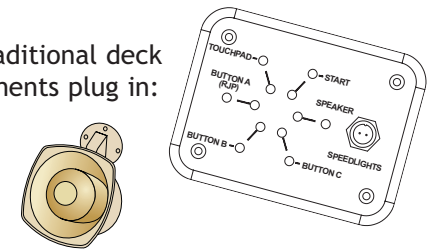

Relay Judging Platform

The relay judging platform is a pressure-sensitive electronic device that accurately registers when a swimmer leaves the starting block. This time is electronically compared with the start signal to determine start reaction time, false start calls, or with the incoming swimmer's touch on the touchpad in a relay.

Track Start Competitor/ Side Mount

- Track start size: a full 24" x 32" top for extra-fast takeoffs
- Vertical and horizontal backstroke bars
- Side step for easy mounting
- 10° angle
- Other block models available

On-board Connection Hub and Horn

A connection hub under the block replaces the traditional deck plate as the place where all the electrical components plug in:

- Relay judging platform
- Touchpad
- Speedlights
- Individual lane starting horn
- 3 backup buttons for judges

All electrical components, including deck plates, horns and relay judging platforms, are removable for dry, safe storage during non-practice/non-meet times.

Deck Plate Connector

A military connector with gold-plated connections is mounted in the pool deck. One short cable runs from this deck plate to the on-board connection hub. This system provides greater convenience and less possibility of corrosion from pool chemicals and water. The connector is covered when not in use to prevent corrosive build-up.