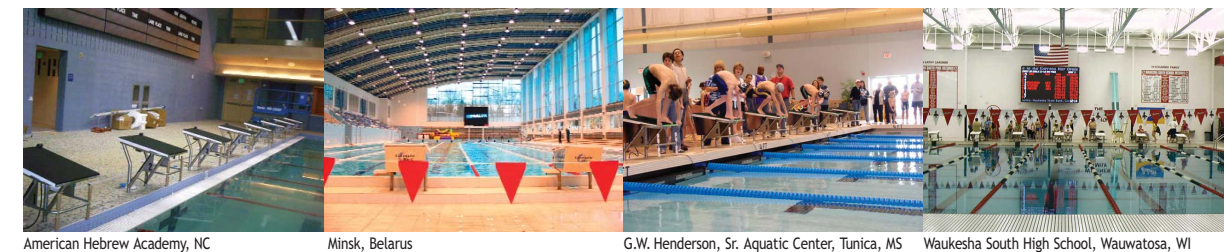

Colorado Block Installations:

American Hebrew Academy, NC

Minsk, Belarus

G.W. Henderson, Sr. Aquatic Center, Tunica, MS

Waukesha South High School, Wauwatosa, WI