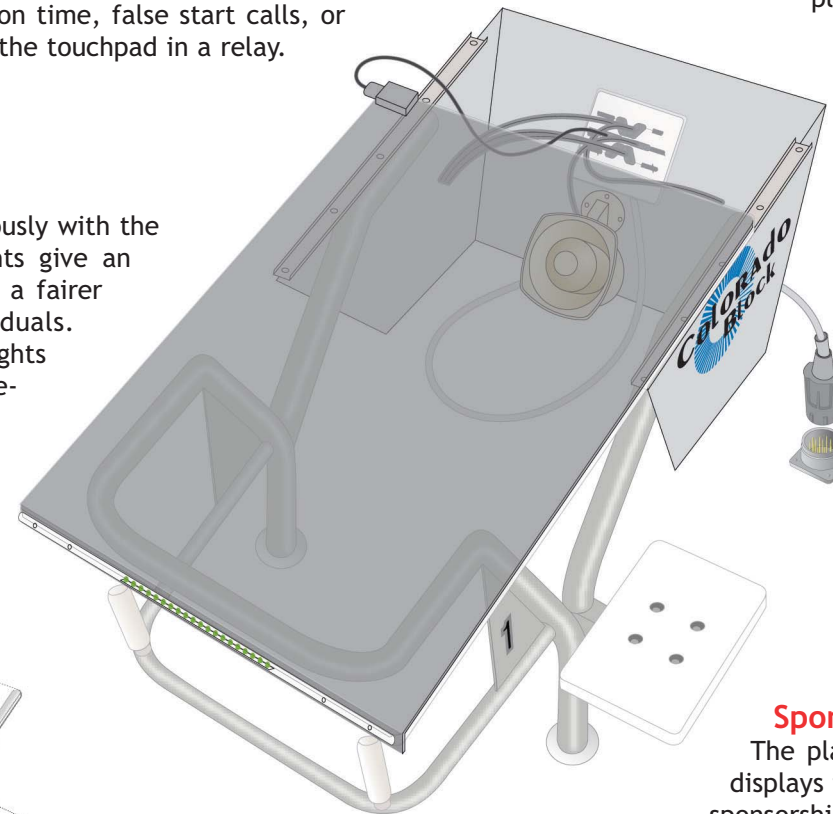

Light. Speed. Accuracy.
The competitive advantage.

Faster starts with the Colorado Block.™

Your team swims miles each week attempting to shave fractions of seconds off their time. One hesitation at the start could make a huge difference. You can win a race at the start, or you can lose it.

The Colorado Block, the ultimate starting block solution, is a combination of KDI Paragon's starting block and Colorado Time Systems' relay judging platform (RJP) and accessories.

The Colorado Block will provide the competitive advantage to facilities for the following reasons:

- **It provides accuracy in competition.** CTS's RJP is the most accurate way to judge a swimmer's departure for relay exchanges and race starts. Facilities with the Colorado Block can rely on its 1/100th of a second accuracy, as well as its ability to decipher between weight shifts and when a swimmer actually leaves the platform.
- **It offers a training advantage.** Teams who train with the Colorado Block can fine-tune their start reaction times and relay exchanges with quantifiable results, giving them the competitive edge.

Colorado Time Systems RJPs are being used in the NCAA Division I men's and women's finals as well as other large competitive swim meets. Teams who train with RJPs will be better prepared to take advantage of their benefits in competition.

The Colorado Block has a safe and durable starting surface. Both the Track Start Side Mount Competitor block and the RJP module feature non-skid surfaces for excellent traction upon departure from the block.

Relay Judging Platform