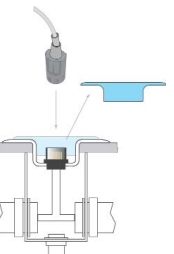

On-board Connection Hub and Horn

A connection hub under the block replaces the traditional deck plate as the place where all the electrical components plug in:

- Relay judging platform
- Touchpad
- Speedlights
- Individual lane starting horn
- 3 backup buttons for judges

All electrical components, including deck plates, horns and relay judging platforms, are removable for dry, safe storage during non-practice/non-meet times.

Deck Plate Connector

A military connector with gold-plated connections is mounted in the pool deck. One short cable runs from this deck plate to the on-board connection hub. This system provides greater convenience and less possibility of corrosion from pool chemicals and water. The connector is covered when not in use to prevent corrosive build-up.